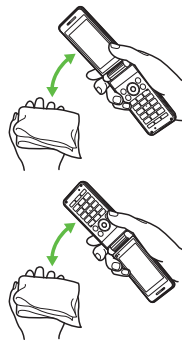

### Drying Handset

Dry these parts/areas after washing handset:

Hinge	Earpiece
Microphone	Speaker

- 1 Wipe handset surface with dry cloth
- 2 Holding hinge firmly by its sides, shake handset about 20 times

- 3 Pat against dry cloth to remove moisture from grooves

- 4 Leave handset on dry cloth for approximately 2 - 3 hours at room temperature