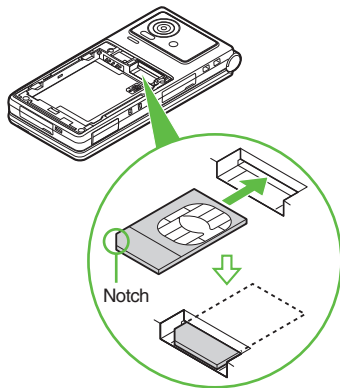

PUK Lock

- Entering incorrect PUK Code ten consecutive times activates PUK Lock, disabling handset. Contact SoftBank Customer Center, General Information (P.14-40) for recovery.

USIM Card Installation

- Do not apply excessive force to insert/remove USIM Card.
- USIM Card must be inserted to use this handset.

Inserting

- 1 Remove battery (P.14-4)
- 2 Slide in USIM Card with IC chip facing up

- Reinstall battery (P.14-4).

Removing

Take care not to lose removed USIM Card.

- 1 Remove battery (P.14-4)
- 2 Gently slide out USIM Card as shown