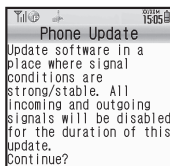

Removing

- Turn handset power off and lift battery as shown.

Software Update

Check for firmware updates and download as required.

Precautions

- Handset is disabled until update is complete. Update may take up to approximately 30 minutes.
- Update failure may disable handset. To reduce failure risk, make sure signal is strong and stable, and charge battery beforehand.
- Update will not start if other functions are in use. Before updating software (or before scheduled update time), end all active functions/applications.
- Disconnect USB Cable beforehand to reduce failure risk.
- Always back up important information. SoftBank cannot be held liable for damages from lost information, etc.

Updating Software

Packet transmission fees do not apply to updates (including checking, downloading and rewriting).

1  ➔ **Settings** ➔  ➔ In **Phone Settings menu, Software Update** ➔ 

2  **Phone Update** ➔ 