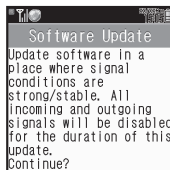

Software Update

Check for firmware updates and download as required.

Precautions

- Handset is disabled until update is complete. Update may take up to approximately 30 minutes.
- Update failure may disable handset. To reduce failure risk, make sure signal is strong and stable, and charge battery beforehand.
- Update will not start if other functions are in use. Before updating software (or before scheduled update time), end all active functions/applications.
- Disconnect USB Cable beforehand to reduce failure risk.
- Always back up important information. SoftBank cannot be held liable for damages from lost information, etc.

Updating Software

- Packet transmission fees do not apply to updates (including checking, downloading and rewriting).
- Touch Panel operations may be unavailable during updates; use handset keys.

1 ➔ **Settings** ➔ ➔ **In Phone menu, Software Update** ➔

2 **Software Update** ➔

- Follow onscreen instructions.

Setting Update Period (Japanese)

In **Update Period** ➔

- Follow onscreen instructions.

Update Result

In **Update Result** ➔

Scheduled Update

Confirmation appears at scheduled update time. Press or wait a while for update to start.

When Updated

Update success notification appears and handset reboots.

After reboot, completion message appears and Information window opens.

Update Result

While Information window appears, **Update Result** ➔

Reboot Failure

- If handset does not return to Standby after update, turn power off, reinsert battery, then restart it. If it still does not restart, contact SoftBank Mobile Customer Center, Customer Assistance (P.15-42).