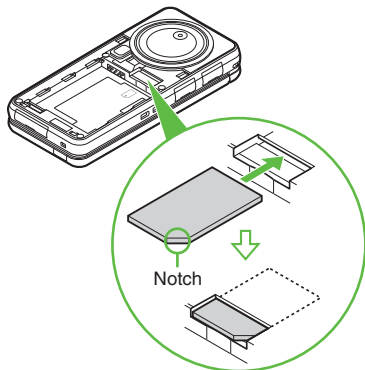

Enter PUK Code ➔ ● ➔ **Enter new PIN** ➔ ● ➔ **Re-enter new PIN** ➔ ●

- Write down PUK code.

PUK Lock

- Entering incorrect PUK Code ten consecutive times activates PUK Lock, disabling handset. Contact SoftBank Mobile Customer Center, General Information (P.15-42) for recovery.

USIM Card Installation

- Do not apply excessive force to insert/remove USIM Card.
- USIM Card must be inserted to use this handset.

Inserting

- 1 Remove battery (P.15-4)
- 2 Slide in USIM Card with IC chip facing down