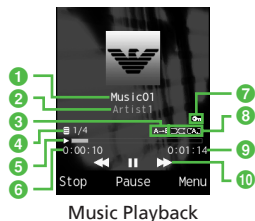

Media Player Music Window

Music Playback

1. 1 Title (File name when title is unknown)
2. 2 Artist's name
3. 3 Repeat section
4. 4 File number/Total number of files
5. 5 Playing status: Play/Pause/Stop
6. 6 Elapsed playing time
7. 7 Copyright protection
8. 8 Repeat mode
   - ⏮ : Off
   - ⏮ : Repeat one
   - ⏮ : Repeat all
   - ⏮ : Shuffle
9. 9 Progress bar
10. 10 Total playing time

Shortcut Key Operations

Press the assigned key to perform shortcut. Available operations vary by playing status and file type.

Key	Description
	Play/Pause
	Next tune
	Previous tune/Beginning of current tune
	Volume up
	Volume down
	Stop
	Menu
	Repeat pattern setting
	Time search
	Repeat section

Playing Music

1 → *Media Player* → *Music*

2 Play a file

■ To play most recently played file

Last played

- While playing, *Now playing* appears and Music playback window is displayed.

■ To select from all files

All music → Highlight a file → (Play)

■ To select from playlist

Playlists → Select a playlist → Highlight a file → (Play)

■ To select from list of recently played files

Recent music → Highlight a file → (Play)

■ To select from list of often played files

Most played music → Highlight a file → (Play)

■ To select from list of Artists

Artists → Select an Artist → Highlight a file → (Play)