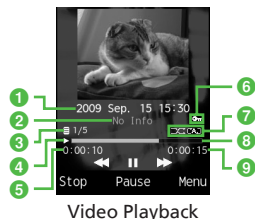

Media Player Movie Window

1. 1 Video title (or file name when title is unknown)
2. 2 Artist
3. 3 File number/Total number of files
4. 4 Playing status: Play/Pause/Stop
5. 5 Elapsed playing time
6. 6 Copyright protection
7. 7 Repeat mode
   - ⏮ : Off
   - ⏮ : Repeat one
   - ⏮ : Repeat all
   - ⏮ : Shuffle
8. 8 Progress bar
9. 9 Total playing time

Shortcut Key Operations

Press the assigned key to perform shortcut. Available operations vary by playing status and file type.

Normal Screen Display (Portrait)

Key	Description
⏮/⏮	Play/Pause
⏮/⏮	Next clip
⏮/⏮	Previous clip/Beginning of current clip
⏮/⏮	Volume up
⏮/⏮	Volume down
⏮	Stop
⏮	Menu
1 [Ⓜ]/_Ⓜ	Repeat pattern setting
2 [Ⓜ]/_{ABC}	Full Screen View
3 [Ⓜ]/_{DEF}	Time search
4 [Ⓜ]/_{GHI}	Switch display size
5 [Ⓜ]/_{JKL}	Screen capture
6 [Ⓜ]/_{MNO}	Play faster
7 [Ⓜ]/_{PQRS}	Play slower
8 [Ⓜ]/_{TUV}	Repeat section

Full Screen View (Landscape)

Key	Description
⏮/⏮	Play/Pause
⏮/⏮	Volume up
⏮/⏮	Volume down
⏮/⏮	Next clip
⏮/⏮	Previous clip/Beginning of current clip
1 [Ⓜ]/_Ⓜ	Repeat pattern setting
2 [Ⓜ]/_{ABC}	Normal screen display
5 [Ⓜ]/_{JKL}	Screen capture
6 [Ⓜ]/_{MNO}	Play faster
7 [Ⓜ]/_{PQRS}	Play slower
8 [Ⓜ]/_{TUV}	Repeat section